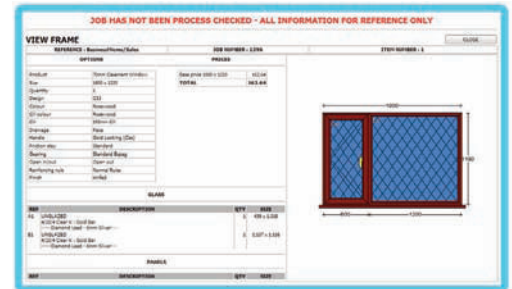

Checking on the progress of outstanding orders is also simple. With proposed delivery dates and times clearly viewable customers

are able to adequately plan ahead with confidence.

The EvoCite home page details NEW quotes and order acknowledgements added since previous log-ons and includes a powerful search facility.

In summary EvoCite users can;

View order history and search by:-

- ORDER DATE**
- ORDER NUMBER**
- CUSTOMER REFERENCE**
- JOB NUMBER**
- DELIVERY DATE**

JOB NO	REFERENCE	COLOUR	QTY FRAMES	ORDER DATE	DEL DATE
1397	Sales	Rosewood	2	17/11/2010	27/11/2010
1398	BusinessMicros/Sales	Rosewood	3	18/11/2010	22/11/2010
1392	Sales	White	1	28/10/2010	08/11/2010
1394	Sales	White	1	27/10/2010	06/11/2010
1393	BusinessMicros	Oak	2	23/10/2010	29/10/2010
1392	Sales	Rosewood	1	22/10/2010	29/10/2010
1391	BusinessMicros	White	1	22/10/2010	29/10/2010
1390	Sales	White	2	09/10/2010	17/10/2010
1388	BusinessMicros	Rosewood	15	11/09/2010	17/09/2010
1386	BusinessMicros	White	1	30/08/2010	13/09/2010
1384	BusinessMicros	White	1	28/08/2010	11/09/2010
1383	Sales	White	2	10/08/2010	17/08/2010
1382	Sales	White	1	10/08/2010	17/08/2010
1381	BusinessMicros	White	1	10/08/2010	17/08/2010
1379	BusinessM	White	3	28/07/2010	10/08/2010